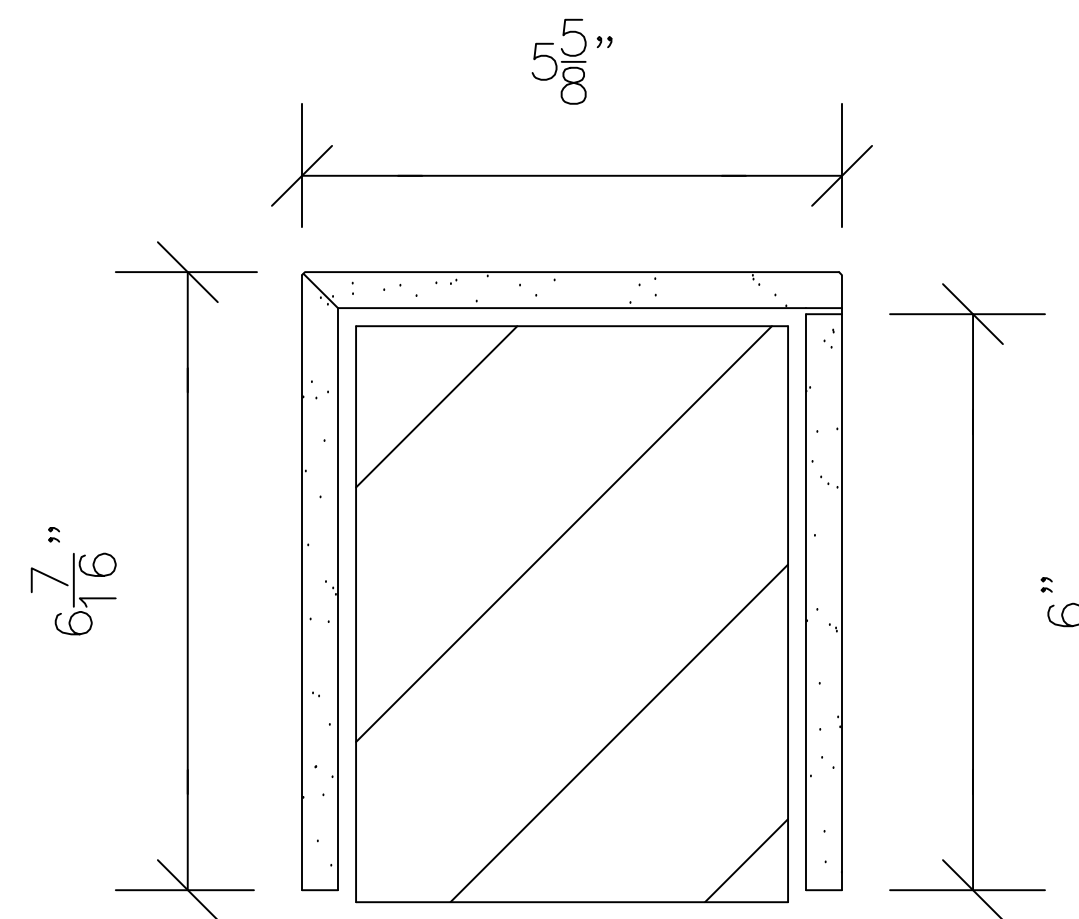

SHOWER CURB  
Scale: NTS

CURB SECTION  
Scale: 3" = 1'-0"

CURB PLAN VIEW  
Scale: 1" = 1'-0"

CURB OUTSIDE VIEW  
Scale: 1" = 1'-0"

CURB INSIDE VIEW  
Scale: 1" = 1'-0"

NOTES

ALL TERRAZZO PIECES TO  
FINISH AT  $\frac{3}{8}$ " THICK