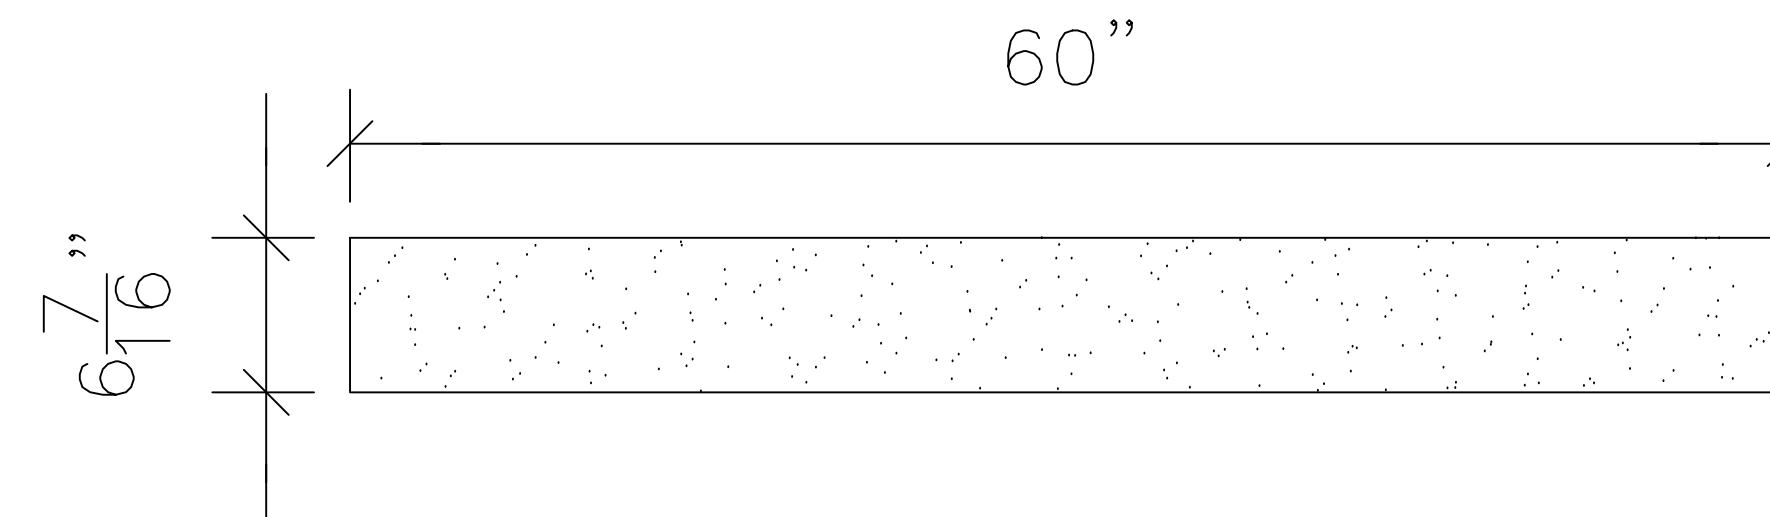

SHOWER CURB  
Scale: NTS

CURB SECTION  
Scale: 3" = 1'-0"

CURB PLAN VIEW  
Scale: 1" = 1'-0"

CURB OUTSIDE VIEW  
Scale: 1" = 1'-0"

CURB INSIDE VIEW  
Scale: 1" = 1'-0"

NOTES

ALL TERRAZZO PIECES TO  
FINISH AT  $\frac{3}{8}$ " THICK

POLISH ALL EXPOSED SIDES OF CURB

EASE TOP EDGES OF TERRAZZO CURB

Approved By: \_\_\_\_\_  
Printed NAME: \_\_\_\_\_  
Signature: \_\_\_\_\_  
Title: \_\_\_\_\_  
Date: \_\_\_\_\_