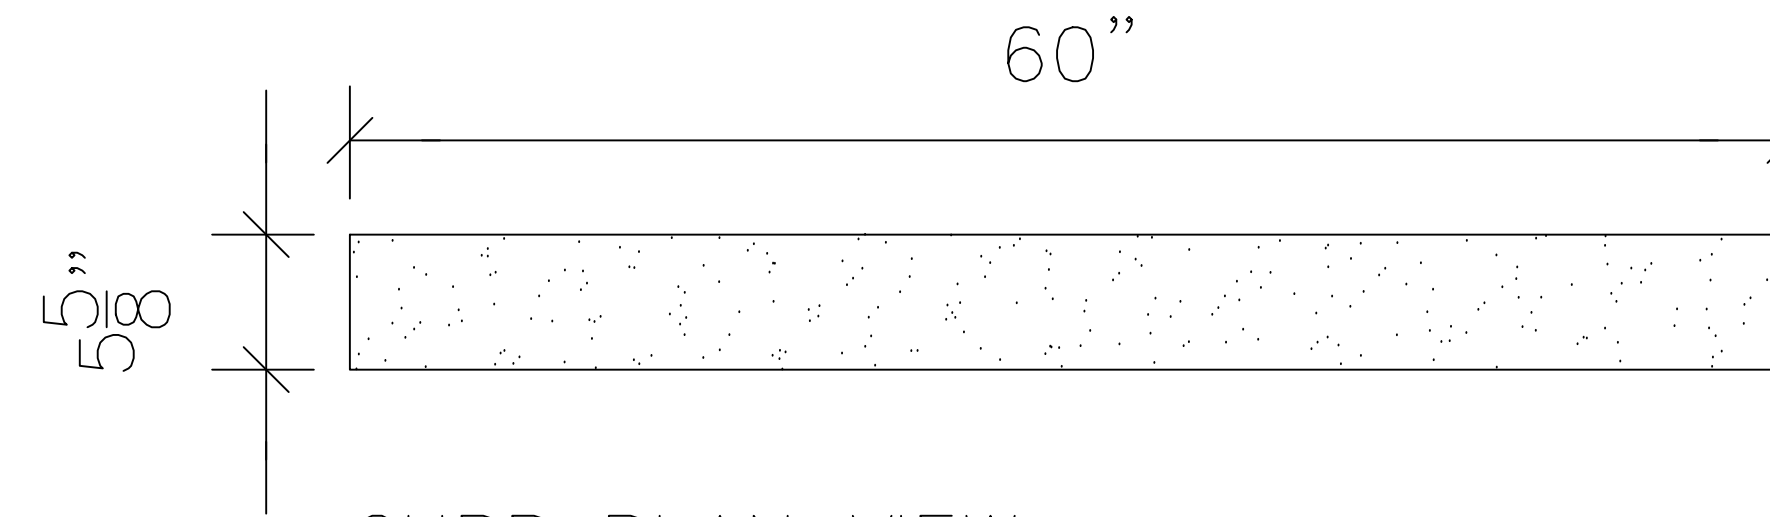

SHOWER CURB  
Scale: NTS

CURB SECTION  
Scale: 3" = 1'-0"

CURB PLAN VIEW  
Scale: 1" = 1'-0"

CURB OUTSIDE VIEW  
Scale: 1" = 1'-0"

CURB INSIDE VIEW  
Scale: 1" = 1'-0"

NOTES

ALL TERRAZZO PIECES TO  
FINISH AT  $\frac{3}{8}$ " THICK

POLISH ALL EXPOSED SIDES OF CURB

EASE TOP EDGES OF TERRAZZO CURB

Approved By: \_\_\_\_\_  
Printed NAME: \_\_\_\_\_  
Signature: \_\_\_\_\_  
Title: \_\_\_\_\_  
Date: \_\_\_\_\_